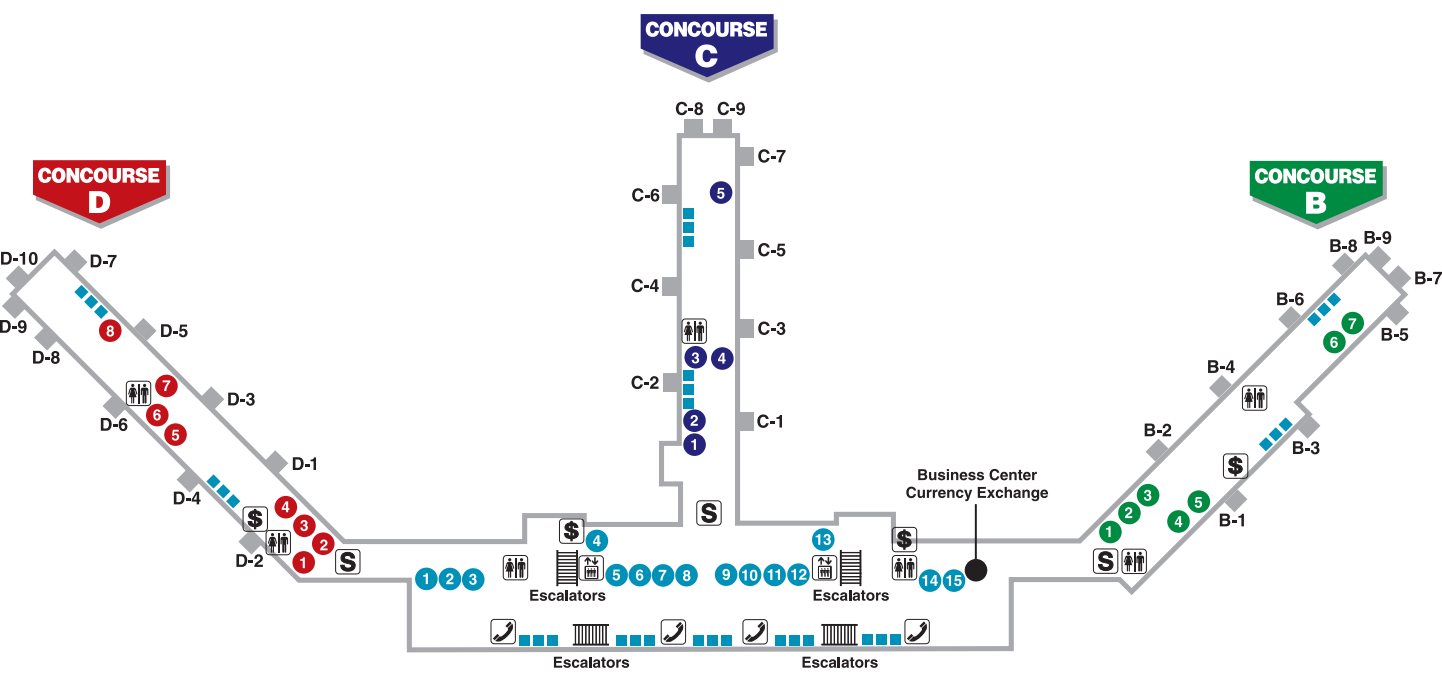

# SOUTHWEST FLORIDA INTERNATIONAL AIRPORT

## UPPER LEVEL - TICKETING / DEPARTURES

- ### MAIN TERMINAL
- 1 :10 Minute Manicure
  - 2 Dunkin' Donuts
  - 3 The Beaches Travelmart
  - 4 Starbucks
  - 5 Chili's To Go
  - 6 Chili's
  - 7 Nathan's
  - 8 Quizno's
  - 9 PGA TOUR Shop
  - 10 Brighton Collectibles
  - 11 Tropical Expressions
  - 12 Coastal News
  - 13 Starbucks
  - 14 Dunkin' Donuts
  - 15 The Beaches Travelmart

- ### CONCOURSE D
- 1 Great American Bagel
  - 2 Books & Sanibel Bean
  - 3 Starbucks
  - 4 A Day at the Beach
  - 5 Island Paradise
  - 6 Casa Bacardi
  - 7 Palm City Market
  - 8 CNBC News

- ### CONCOURSE C
- 1 Cinnabon
  - 2 Sbarro
  - 3 The Shell Factory
  - 4 The Beaches Travelmart
  - 5 Dewar's Clubhouse

- ### CONCOURSE B
- 1 Starbucks
  - 2 Beaches Boardwalk Café
  - 3 Brighton Collectibles
  - 4 Maggie Moo's
  - 5 Books & Sanibel Bean
  - 6 Burger King
  - 7 CNBC News